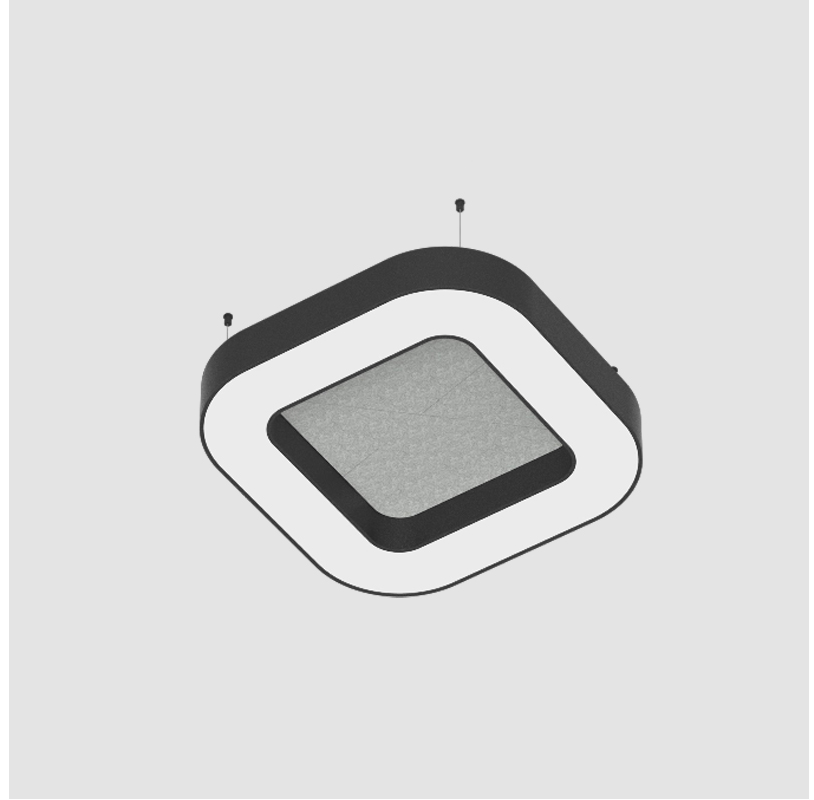

GENERAL

Series: Quantum Acoustic
Brand: Prolicht
Division: Architectural
Mounting Type: Suspension
Mounting Location: Ceiling
Subcategory: Acoustic

PHYSICAL

Shape: Round
Length (mm): 800
Length (in): 31 ½
Width (mm): 800
Width (in): 31 ½
Height (mm): 120
Height (in): 4 ¾
Light Distribution: Direct
Diffuser: [PMMA - Opal / Micro-Prism](#)
Fixture Finish: [SSR / BKV / CWI / CRY / HAB / UFT / ITA / RUA / FTG / MYG / LOD / PUS / FRO / FUP / KIA / POP / BLS / SPG / MEY / GOH / GUM / CHC / COM / ABZ / JAG / OBR / MOS / ROR](#)
Accent Finish: [ANC / ASH / BNA / BTC / BZE / CEL / EGG / EVG / FOG / FOS / FST / FUA / IRI / IRO / KHA / LIC / LIM / MER / MSN / MUS / ONX / PEA / PLU / POL / PPY / RAY / ROY / RST / STE / SWD / TAN / TAU](#)
Fixture Material: Aluminum
Cable Details: [2 000mm / 78 3/4" or 6 000mm / 236 1/4" Transparent Cable](#)

ELECTRICAL

Lamp Type: LED (Zhaga Standard)
Input Wattage (W): 118
Total Output Wattage (W): 107.3
Dimming: [Non-Dimmable](#)
Driver Included: Yes
Driver Location: Integrated
Driver Type: Constant Current - Universal
Driver Class: Class 2
Input Voltage (V): 120 - 277

LED

Color Temperature (°K): [2700 / 3000 / 3500 / 4000](#)
Max. Delivered Lumen (lm): [3319 / 3435 / 4034 / 3493](#)
Nominal Lumen (lm): [5107 / 5285 / 6206 / 5373](#)
CRI: >90 CRI
Lamp Life (hrs): 50000

OPTICAL

RATINGS AND CERTIFICATIONS

Certified By: CSA Certified to UL and CSA Standards
IP rating: IP20