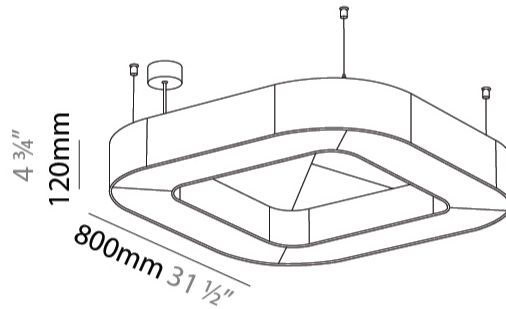

GENERAL

Series: Quantum Acoustic
Brand: Prolicht
Division: Architectural
Mounting Type: Suspension
Mounting Location: Ceiling
Subcategory: Acoustic

PHYSICAL

Shape: Round
Length (mm): 800
Length (in): 31 ½
Width (mm): 800
Width (in): 31 ½
Height (mm): 120
Height (in): 4 ¾
Light Distribution: Direct
Diffuser: [PMMA - Opal / Micro-Prism](#)
Fixture Finish: [SSR / BKV / CWI / CRY / HAB / UFT / ITA / RUA / FTG / MYG / LOD / PUS / FRO / FUP / KIA / POP / BLS / SPG / MEY / GOH / GUM / CHC / COM / ABZ / JAG / OBR / MOS / ROR](#)
Accent Finish: [ANC / ASH / BNA / BTC / BZE / CEL / EGG / EVG / FOG / FOS / FST / FUA / IRI / IRO / KHA / LIC / LIM / MER / MSN / MUS / ONX / PEA / PLU / POL / PPY / RAY / ROY / RST / STE / SWD / TAN / TAU](#)
Fixture Material: Aluminum
Cable Details: [2 000mm / 78 3/4" or 6 000mm / 236 1/4" Transparent Cable](#)

ELECTRICAL

Lamp Type: LED (Zhaga Standard)
Input Wattage (W): 118
Total Output Wattage (W): 107.3
Dimming: [Non-Dimmable](#)
Driver Included: Yes
Driver Location: Integrated
Driver Type: Constant Current - Universal
Driver Class: Class 2
Input Voltage (V): 120 - 277

LED

Color Temperature (°K): [2700 / 3000 / 3500 / 4000](#)
Max. Delivered Lumen (lm): [3319 / 3435 / 4034 / 3493](#)
Nominal Lumen (lm): [5107 / 5285 / 6206 / 5373](#)
CRI: >90 CRI
Lamp Life (hrs): 50000

OPTICAL

RATINGS AND CERTIFICATIONS

Certified By: CSA Certified to UL and CSA Standards
IP rating: IP20